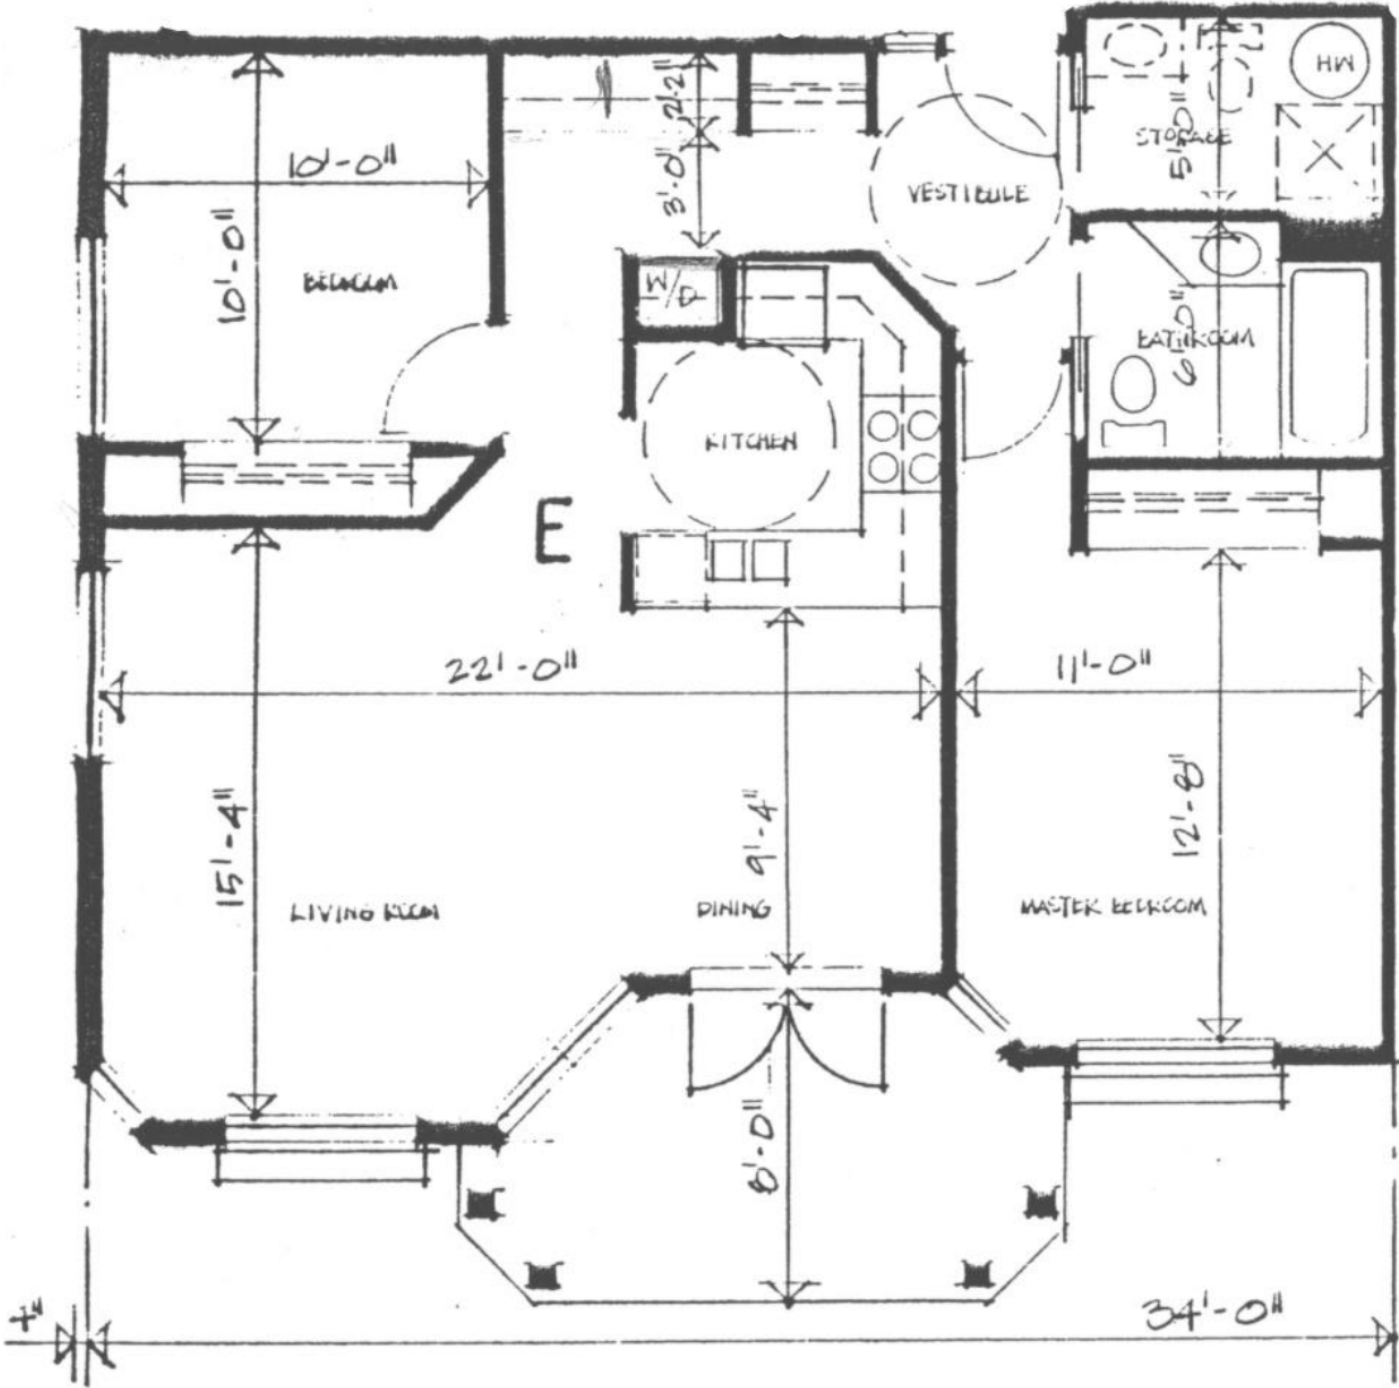

E Suite

2 Bedroom – Corner Suite
925 Square Feet
Total 12 Units in Building