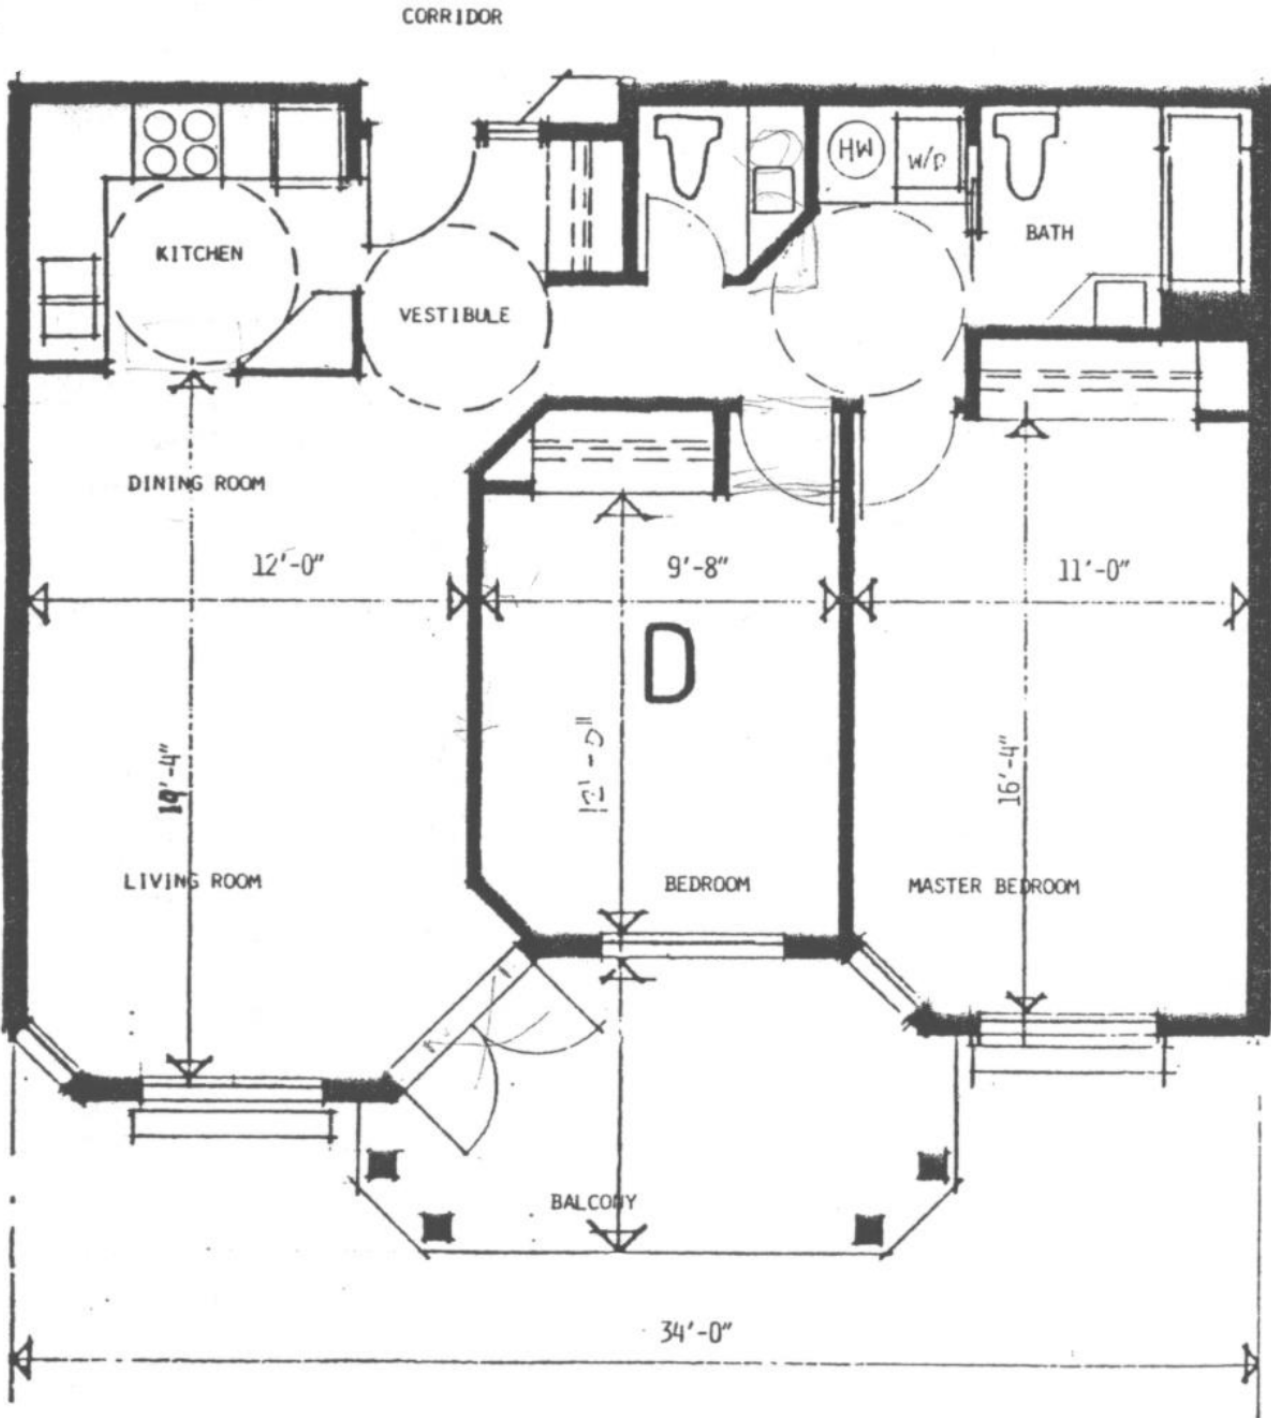

D Suite

2 Bedroom or 1 Bedroom & Den
852 Square Feet
Total 13 Units in Building