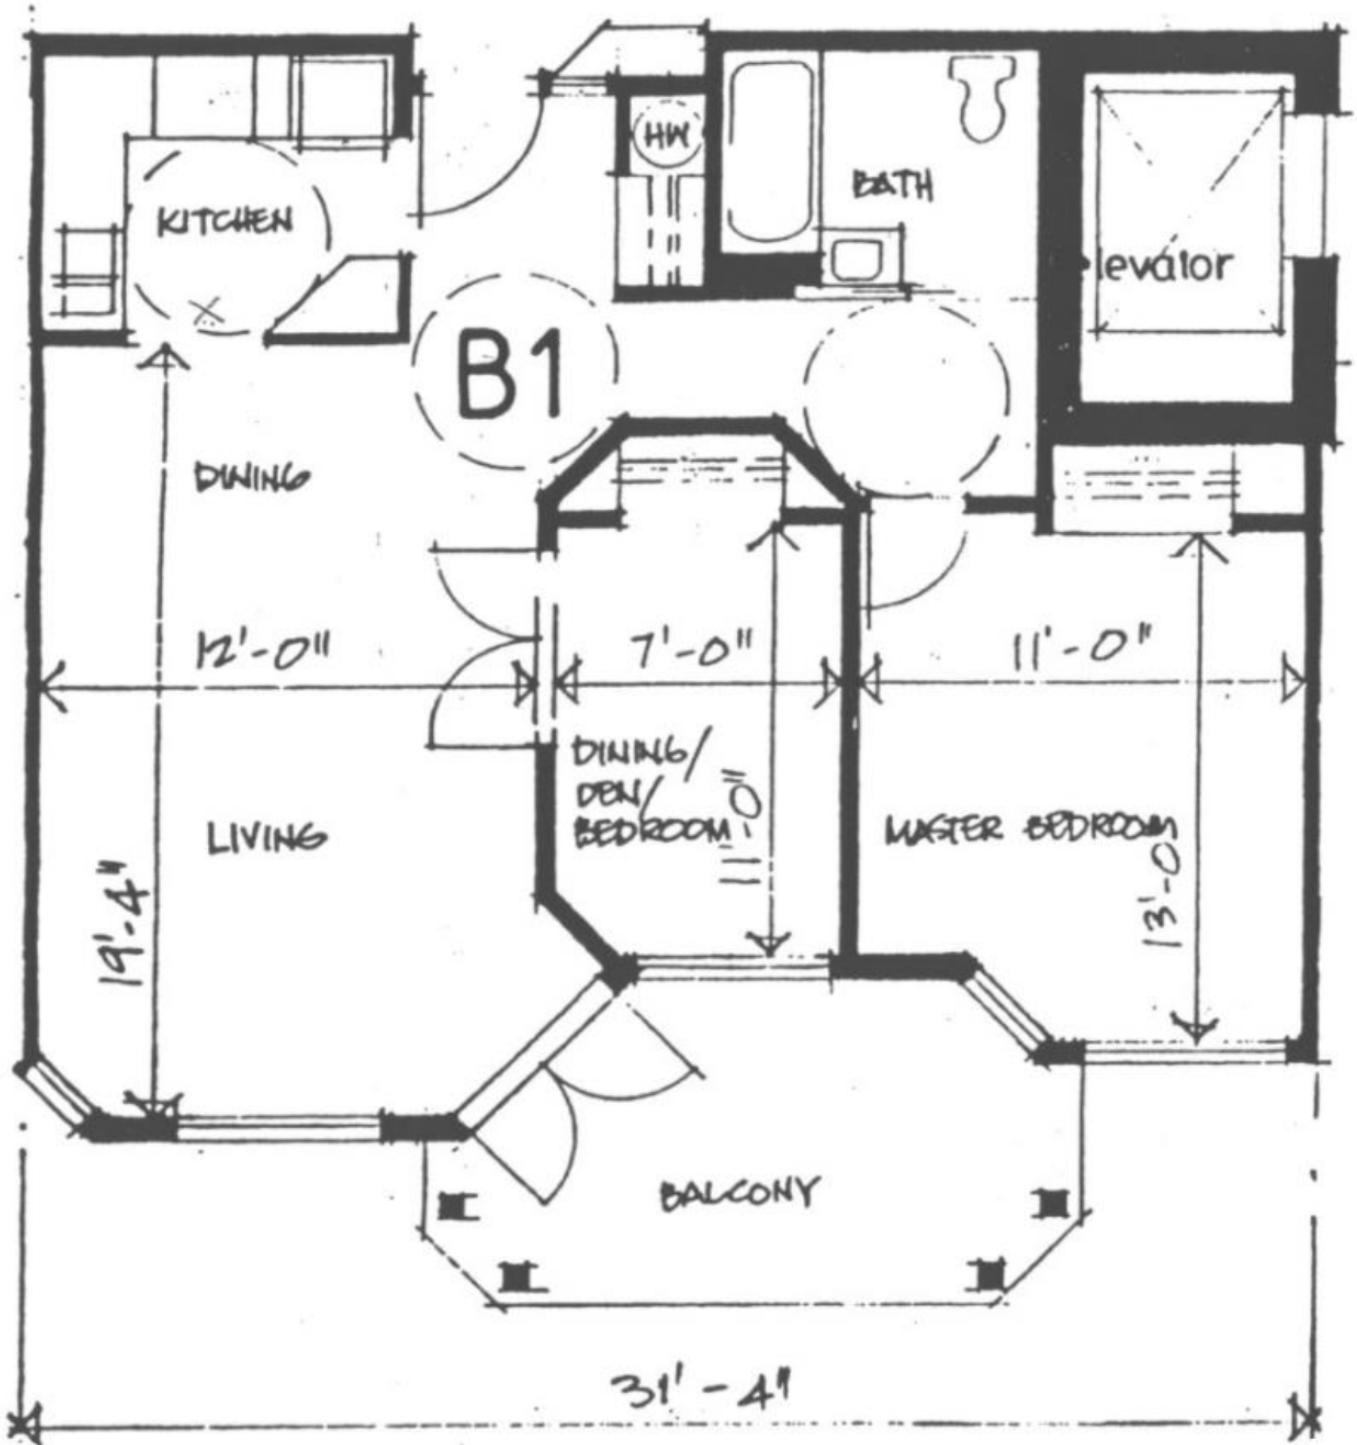

B Suite

1 Bedroom & Den
726 Square Feet
Total 5 Units in Building